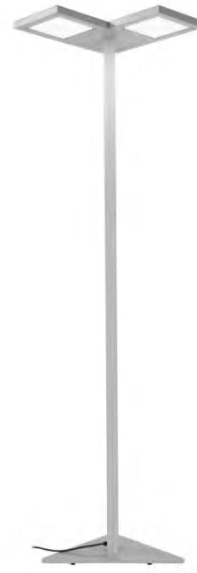

LED FLOORLIGHT

FL30650030

Capacity: 30W
 Voltage: AC100-240V;50/60Hz
 Dimmer: Touch Screen Dimmer
 Lumen Output: 2400lm
 CRI.: >80
 Power Factor: >0.95
 Beam Angle: 110°
 Colors: White/Black/Sliver
 Size: 650*300*2000mm
 Compliance With: CE/RoHs/SAA/UL/cUL

FL30650060

Capacity: 60W
 Voltage: AC100-240V;50/60Hz
 Dimmer: Touch Screen Dimmer
 Lumen Output: 4800lm
 CRI.: >80
 Power Factor: >0.95
 Beam Angle: 110°
 Colors: White/Black/Sliver
 Size: 650*300*2000mm
 Compliance With: CE/RoHs/SAA/UL/cUL

FL50702100

Capacity: 100W
 Voltage: AC100-240V;50/60Hz
 Dimmer: Touch Screen Dimmer
 Lumen Output: 8000lm
 CRI.: >80
 Power Factor: >0.95
 Beam Angle: 110°
 Colors: White/Black/Sliver
 Size: 700*500*2000mm
 Compliance With: CE/RoHs/SAA/UL/cUL

FL35512030

Capacity: 30W
 Voltage: AC100-240V;50/60Hz
 Dimmer: Touch Screen Dimmer
 Lumen Output: 2250lm
 CRI.: >80
 Power Factor: >0.95
 Beam Angle: 110°
 Colors: White/Black/Sliver
 Size: 345*510*2000mm
 Compliance With: CE/RoHs/SAA/UL/cUL