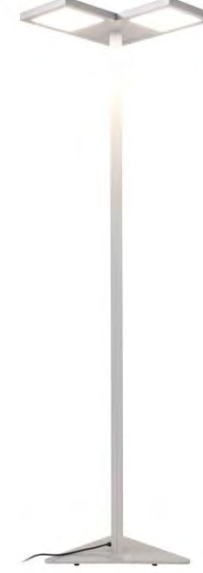

FL55732045

Capacity: 45W
Voltage: AC100-240V;50/60Hz
Dimmable: 1-10V
Lumen Output: 3825lm
CRI.: >80
Power Factor: >0.90
Beam Angle: 110°
Rotation Angle: White/Black/Sliver
Remote Control: 735*550*2000mm
Colors: CE/RoHs/SAA/UL/cUL

Specifications Subject To Changes Without Prior Notice

SUNWIND LIGHTING COMPANY LIMITED

Block 2,182 Industrial Park,Shanglilang,Buji,Shenzhen,China 518112

T: +86 755 8661 0835

F:

+86 755 8661 0201

E: sales@sunwindled.com

W:

www.sunwindled.com

SUNWIND