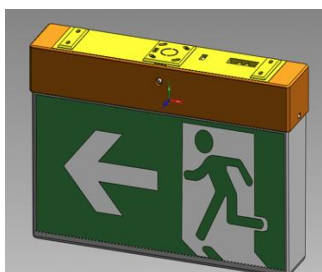

AU/NZ LED EMERGENCY EXIT LIGHTS

Lifespan:>50000Hours
Comply To:SAA/CE/ROHS/IEC/TUV/SS563/SS508

TECHNICAL DATA

Model No.	:	EB99024914
Power Consumption	:	3W
Power Supply	:	AC110V/AC220V;50HZ/60HZ
Lighting Resource	:	LED
Standby Time	:	>3Hours
Charging Time	:	<16Hours
Battery Type	:	Lithium
Battery Capacity	:	3.7V/2200mAH
Safety Features	:	Low Volt Cut-Off Preventing Battery Overdischarge Preventing
Material	:	Body : PC Diffuser : PE
Mounting	:	Wall Or Ceiling Surface
Cable Entry	:	Φ21.00mm Hole
Size:	:	350*208*73mm
Weight	:	1.10kgs
Warranty	:	3Years(Battery 1 Year)

Pictograms Included

RUNNING MAN+DOOR

RUNNING MAN+DOOR+RIGHT ARROW

RUNNING MAN+DOOR+LEFT ARROW

KEY FEATURES

- >Diffusers Changeable
- >Wall and Ceiling Mountable
- >Quick & easy to install and maintain
- >Low Power Consumption
- >Long life
- >3Years Warranty(Battery 1Year)