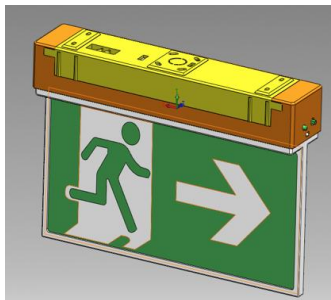

LED EMERGENCY EXIT LIGHTS

Lifespan:>50000Hours
 Comply To:SAA/CE/ROHS/IEC/TUV/SS563/SS508

TECHNICAL DATA

Model No. : EB99024913
 Power Consumption : 2.5W
 Power Supply : AC110V/AC220V;50HZ/60HZ
 Lighting Resource : LED
 Standby Time : >3Hours
 Charging Time : <16Hours
 Battery Type : Lithium
 Battery Capacity : 3.7V/2200mAH
 Safety Features : Low Volt Cut-Off Preventing
 : Battery Overdischarge Preventing
 Material Body : PC
 Diffuser : PE
 Mounting : Wall Or Ceiling Surface
 Cable Entry : Φ21.00mm Hole
 Size: : 350*220*73mm
 Weight : 1.10kgs
 Warranty : 3Years(Battery 1 Year)

Pictograms Included

RUNNING MAN+DOOR

RUNNING MAN+DOOR+RIGHT ARROW

RUNNING MAN+DOOR+LEFT ARROW

KEY FEATURES

- >Diffusers Changeable
- >Wall and Ceiling Mountable
- >Quick & easy to install and maintain
- >Low Power Consumption
- >Long life
- >3Years Warranty(Battery 1Year)