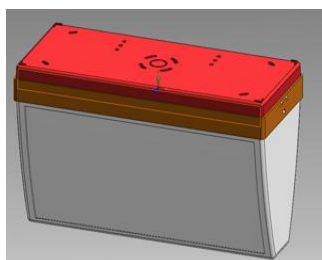

AU/NZ LED EMERGENCY EXIT LIGHTS

Lifespan:>50000Hours
 Comply To:SAA/CE/ROHS/IEC/TUV/SS563/SS508

TECHNICAL DATA

Model No. : EB99024912
 Power Consumption : 2W
 Power Supply : AC110V/AC220V;50HZ/60HZ
 Lighting Resource : LED
 Standby Time : >3Hours
 Charging Time : <16Hours
 Battery Type : Lithium
 Battery Capacity : 3.7V/2200mAH
 Safety Features : Low Volt Cut-Off Preventing
 : Battery Overdischarge Preventing
 Material Body : PC
 Diffuser : PE
 Mounting : Wall Or Ceiling Surface
 Cable Entry : Φ21.00mm Hole
 Size: : 378*160*203.5mm
 Weight : 1.30kgs
 Warranty : 3Years(Battery 1 Year)

Pictograms Included

RUNNING MAN+DOOR

RUNNING MAN+DOOR+RIGHT ARROW

RUNNING MAN+DOOR+LEFT ARROW

KEY FEATURES

- >Diffusers Changeable
- >Wall and Ceiling Mountable
- >Quick & easy to install and maintain
- >Low Power Consumption
- >Long life
- >3Years Warranty(Battery 1Year)

PACKAGE INFORMATION

Inner Box : 415*212*167mm
 Gross Weight : 1.65Kgs
 20FCL : 1600Pcs
 Loading Qty. 40FCL : 3200Pcs
 40HQ : 4000Pcs

Specifications Subject To Changes Without Prior Notice

SUNWIND LIGHTING COMPANY LIMITED