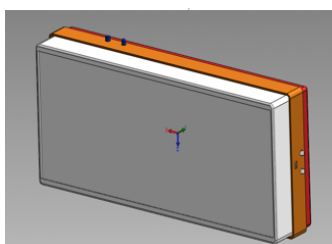

LED EMERGENCY EXIT LIGHTS

Lifespan:>50000Hours
 Comply To:SAA/CE/ROHS/IEC/TUV/SS563/SS508

TECHNICAL DATA

Model No.	:	EB99024911
Power Consumption	:	3W
Power Supply	:	AC110V/AC220V;50HZ/60HZ
Lighting Resource	:	LED
Standby Time	:	>3Hours
Charging Time	:	<16Hours
Battery Type	:	Lithium
Battery Capacity	:	3.7V/2200mAH
Safety Features	:	Low Volt Cut-Off Preventing Battery Overdischarge Preventing
Material	:	Body : PC Diffuser : PE
Mounting	:	Wall Or Ceiling Surface
Cable Entry	:	Φ21.00mm Hole
Size:	:	378*160*73.5mm
Weight	:	1.05kgs
Warranty	:	3Years(Battery 1 Year)

Pictograms Included

RUNNING MAN+DOOR

RUNNING MAN+DOOR+RIGHT ARROW

RUNNING MAN+DOOR+LEFT ARROW

KEY FEATURES

- >Diffusers Changeable
- >Wall and Ceiling Mountable
- >Quick & easy to install and maintain
- >Low Power Consumption
- >Long life
- >3Years Warranty(Battery 1Year)

PACKAGE INFORMATION

Inner Box	:	402*173*82mm
Gross Weight	:	1.25Kgs
	20FCL	: 3500Pcs
Loading Qty.	40FCL	: 7000Pcs
	40HQ	: 8000Pcs

Specifications Subject To Changes Without Prior Notice

SUNWIND LIGHTING COMPANY LIMITED